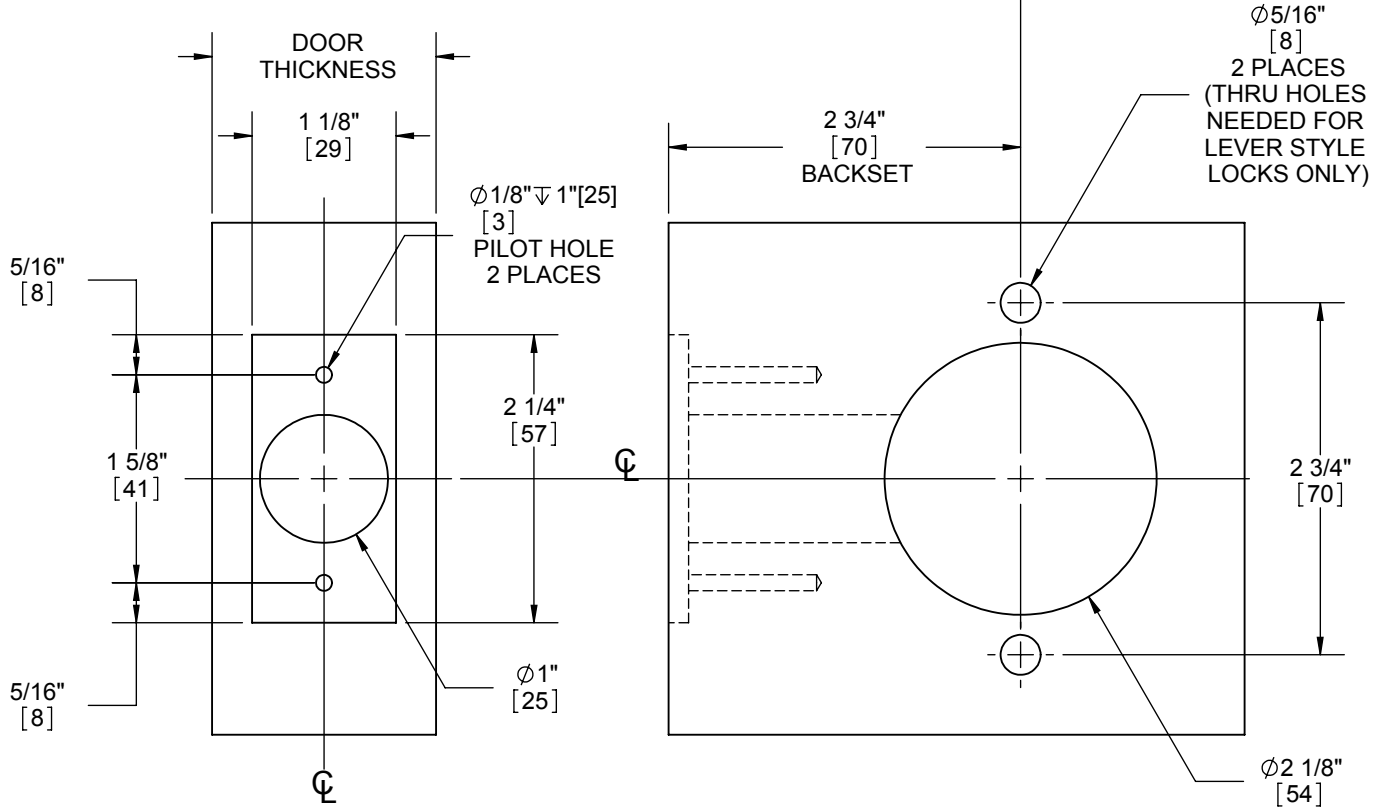

# 2500 SERIES LOCKSET WOOD DOOR TEMPLATE (2-3/4" BACKSET)

- DOOR TYPE:** WOOD OR COMPOSITE, FLAT OR BEVELED
- DOOR THICKNESS:** KNOBS 1 3/8"[35] - 1 3/4"[45], LEVERS 1 3/8"[35] - 2"[51]
- FACEPLATE:** SQUARE 1 1/8"[29] WIDTH
- BACKSETS:** 2 3/4"[70], 5"[127] OPTIONAL

DIMENSIONS IN [ ] ARE IN MILLIMETERS