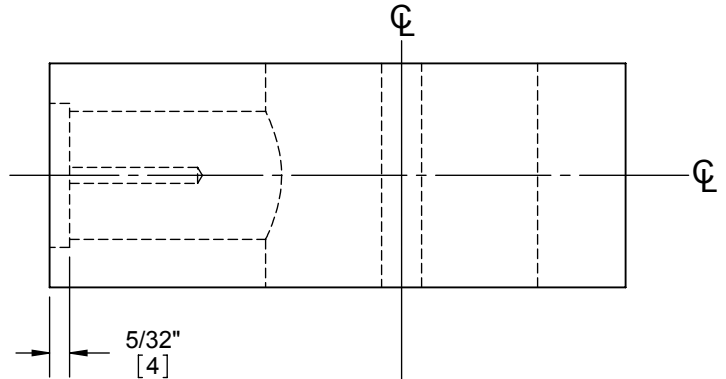

# 2500 SERIES LOCKSET WOOD DOOR TEMPLATE (2-3/4" BACKSET)

- DOOR TYPE:** WOOD OR COMPOSITE, FLAT OR BEVELED
- DOOR THICKNESS:** KNOBS 1 3/8"[35] - 1 3/4"[45], LEVERS 1 3/8"[35] - 2"[51]
- FACEPLATE:** SQUARE 1 1/8"[29] WIDTH
- BACKSETS:** 2 3/4"[70], 5"[127] OPTIONAL

DIMENSIONS IN [ ] ARE IN MILLIMETERS