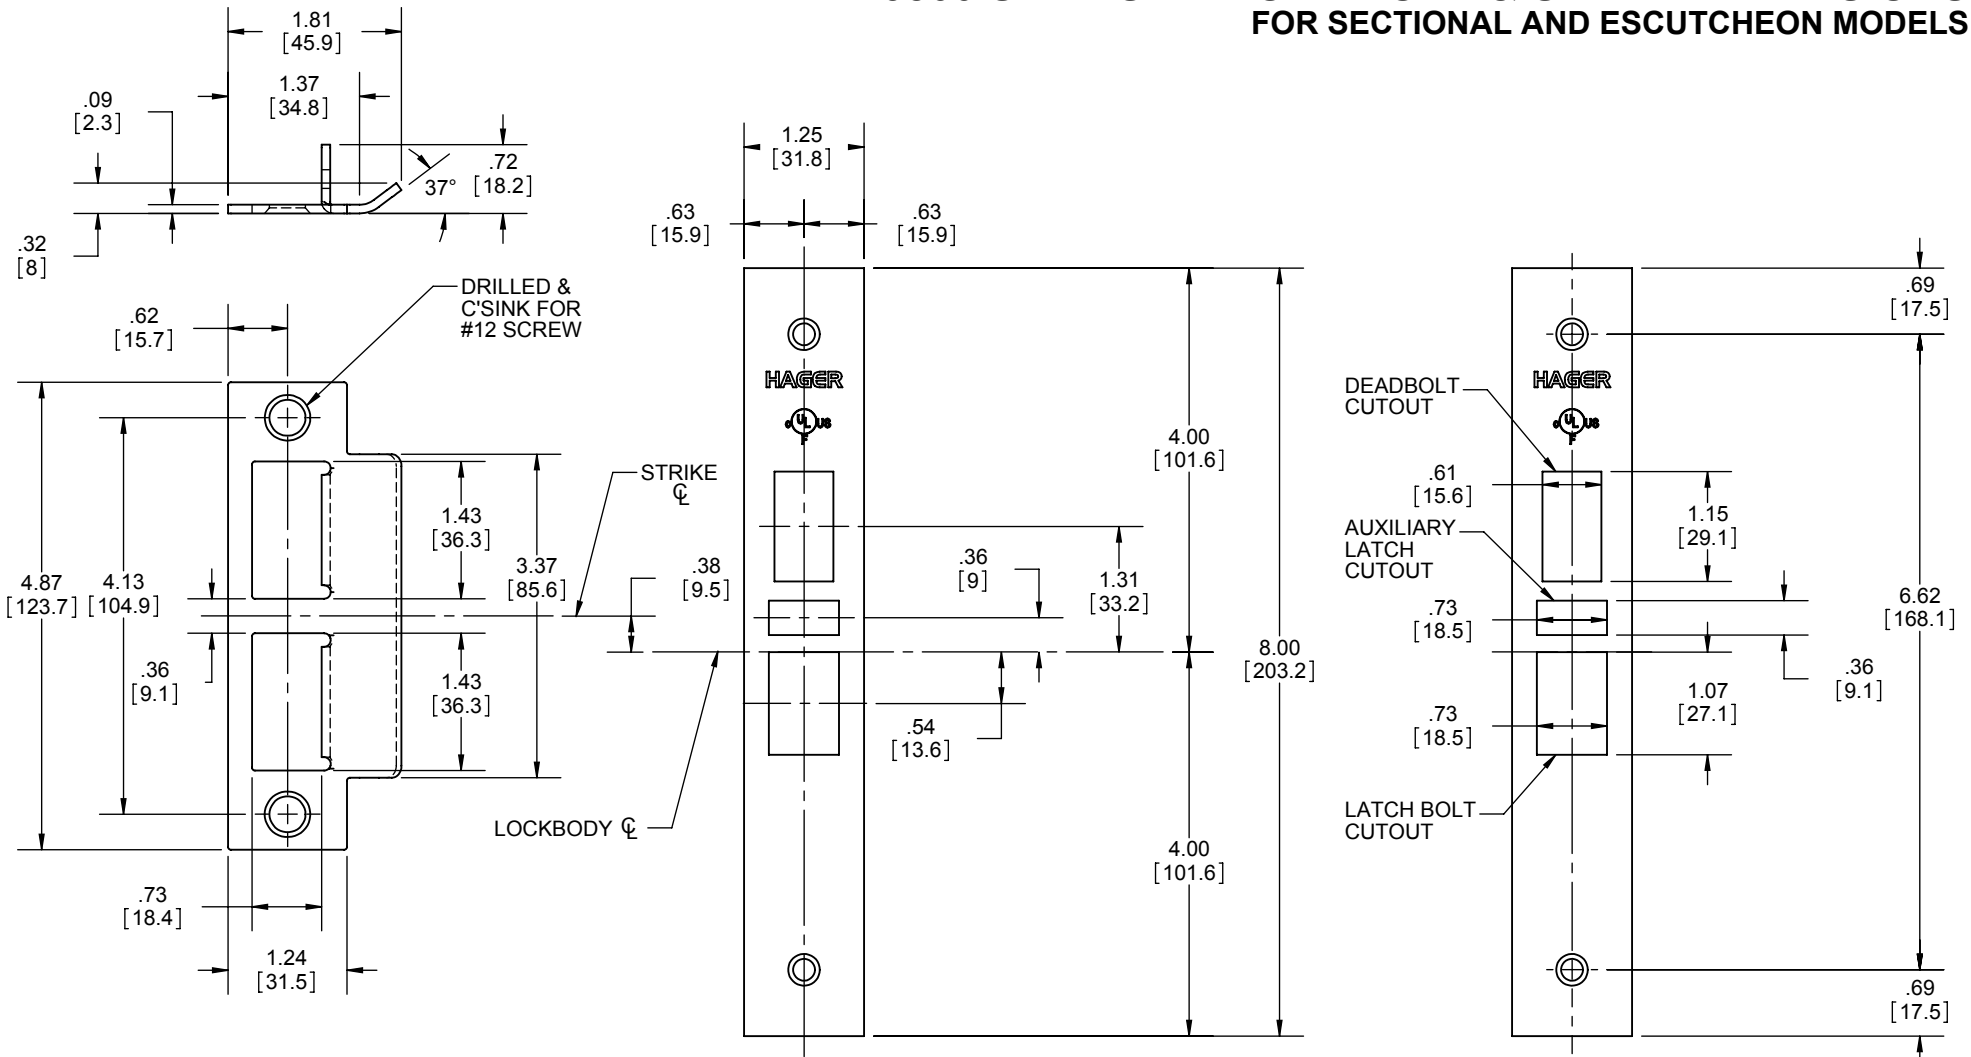

3800 SERIES ARMOR FRONT & STRIKE DIMENSIONS FOR SECTIONAL AND ESCUTCHEON MODELS

3985 STANDARD ASA STRIKE

ARMOR FRONT

ARMOR FRONT

LATCH x AUX LATCH x DEADBOLT	LATCH x AUX LATCH	LATCH x DEADBOLT	LATCH ONLY	DEADBOLT ONLY
				
<p>FUNCTIONS: 3853 3881</p>	<p>FUNCTIONS: 3850 3870 3880</p>	<p>FUNCTIONS: 3857</p>	<p>FUNCTIONS: 3810 3840</p>	<p>FUNCTIONS: 3860 3862 3863 3864</p>